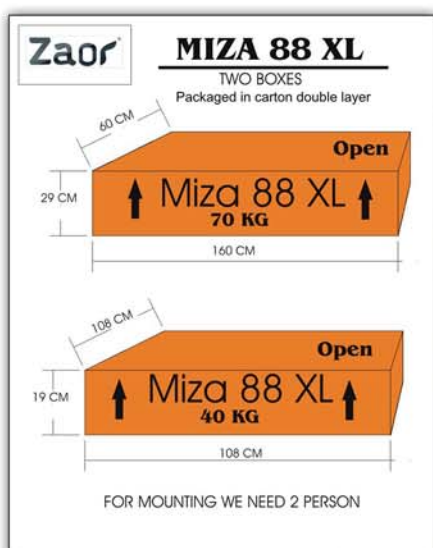

Zaor[®]

MIZA 88XL

Technical Specifications

Miza 88XL:

The MIZA 88 XL with its extraordinary measurements provides enough space to fit almost every masterkeyboard. Due to a new double guide rail system the draw is even more stable than usual. One guide rail leads along the table base and the other along the draw itself, which makes the draw extraordinary sturdy.

Specifications:

- Height: 1015 mm
- Depth: 986 mm
- Width: 1560 mm
- 3 x 4 Rack units
- Particle board with wood veneer
- Cable tray in the back

The MIZA 88XL is a large and generous workspace, that can carry 2 or 3 large Displays, up to 30 inch. With its 12 rackunits there is enough space for your hardware. It is available in 2 colors, beech and bleached oak. If you need any other customizing based on the MIZA Station, feel free to contact us and tell us about your dream studio!

Can be combined with:

The MIZA 88XL fits perfectly with our **MIZA Racks** or **MIZA Stands**. Together they form a really nice and stylish working space. They are available in beech and bleached oak. Even other colours are possible on demand.

Packaging:

- 2 boxes
- first box:
 - 1605 x 60 x 29 (in cm)
 - 70 kg
- second box:
 - 108 x 108 x 19 (in cm)
 - 40 kg

Technical Plan (measuring unit: mm)

MIZA88XL