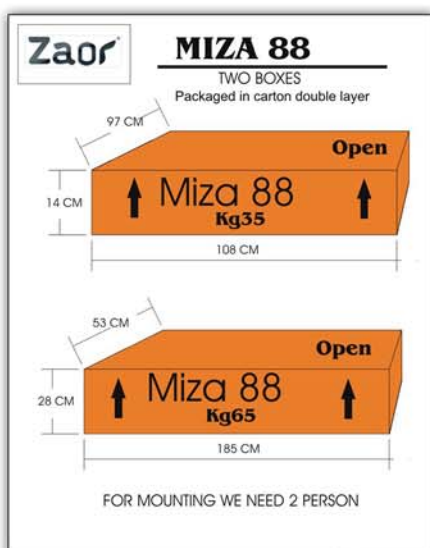

### Specifications:

- Height: 1015 mm
- Depth: 830 mm
- Width: 1430 mm
- 2 x 4 Rack units
- Drawer in the centre
- Particle board with wood veneer
- Solid wood applications on the drawers
- Cable tray in the back

## Packaging:

- 2 boxes
- first box:
  - 108 x 97 x 14 (in cm)
  - 35 kg
- second box:
  - 185 x 53 x 28 (in cm)
  - 65 kg

## Technical Plan (measuring unit: mm)